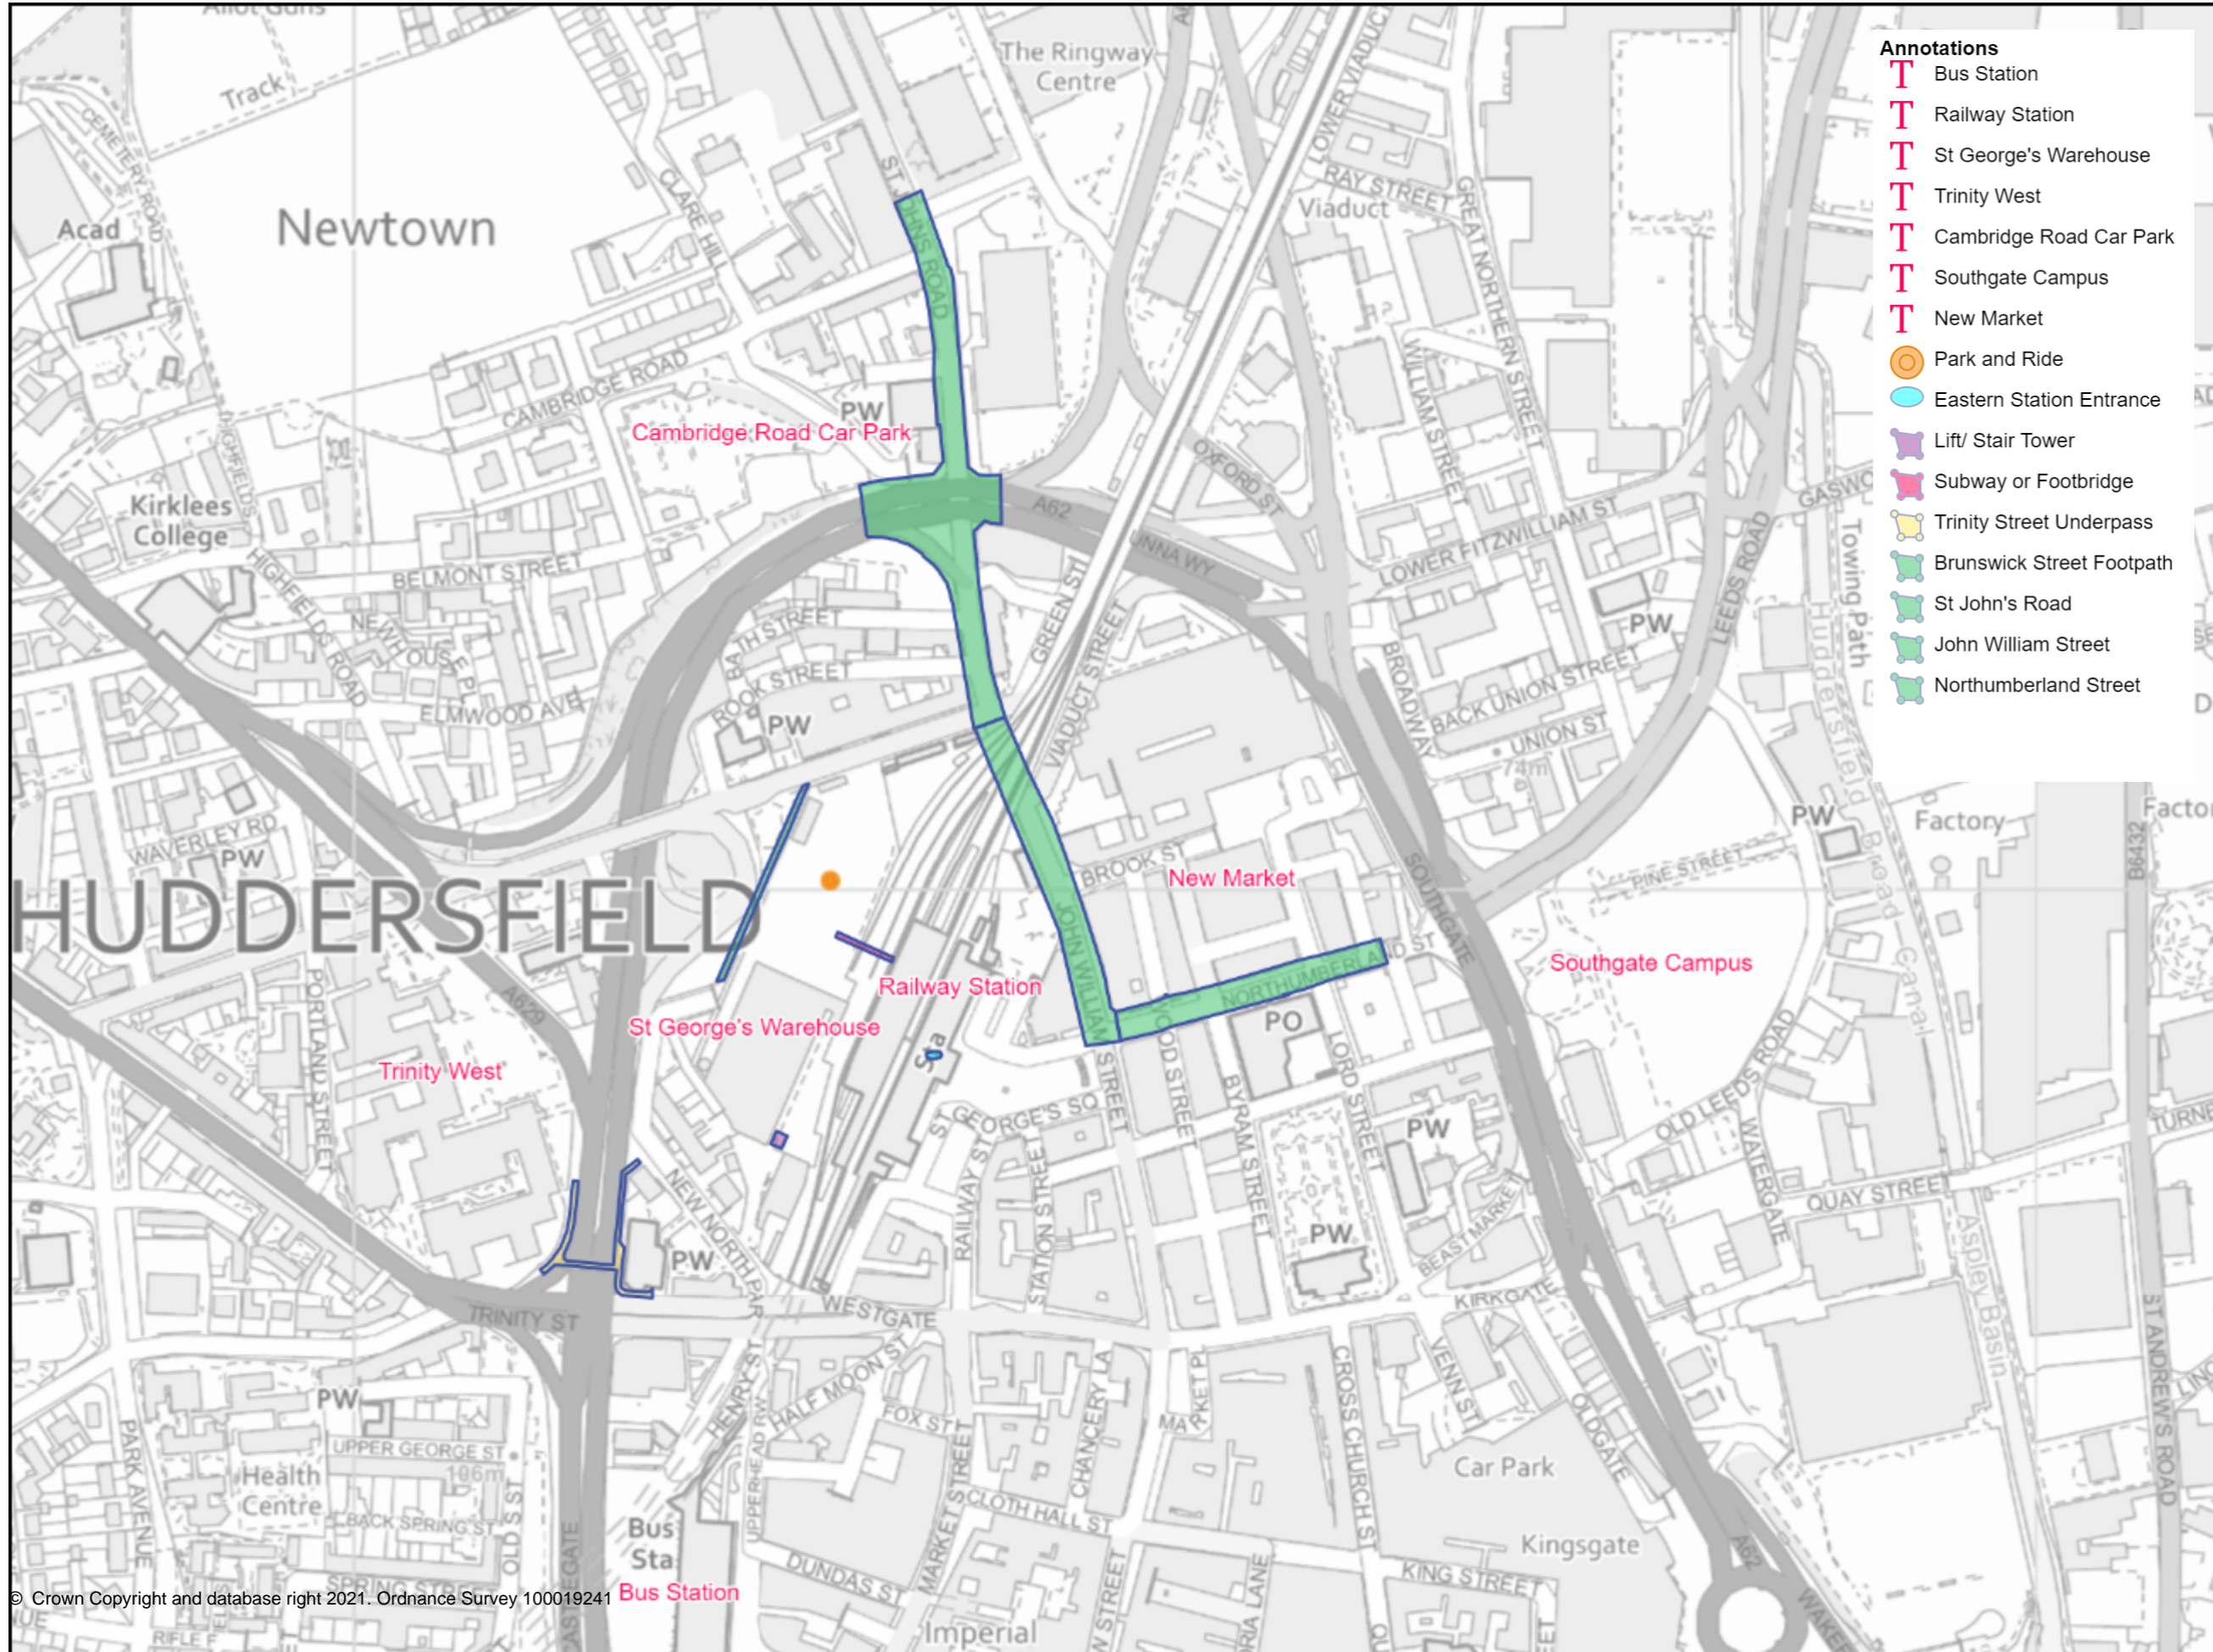

Huddersfield Station Gateway

- Annotations**
- T Bus Station
 - T Railway Station
 - T St George's Warehouse
 - T Trinity West
 - T Cambridge Road Car Park
 - T Southgate Campus
 - T New Market
 - Park and Ride
 - Eastern Station Entrance
 - Lift/ Stair Tower
 - Subway or Footbridge
 - Trinity Street Underpass
 - Brunswick Street Footpath
 - St John's Road
 - John William Street
 - Northumberland Street

Kompass
Kirklees Mapping Service

Scale =
3806.4599999999999
© Crown Copyright and
database right 2020.
Ordnance Survey
100019241

maps@kirklees.gov.uk